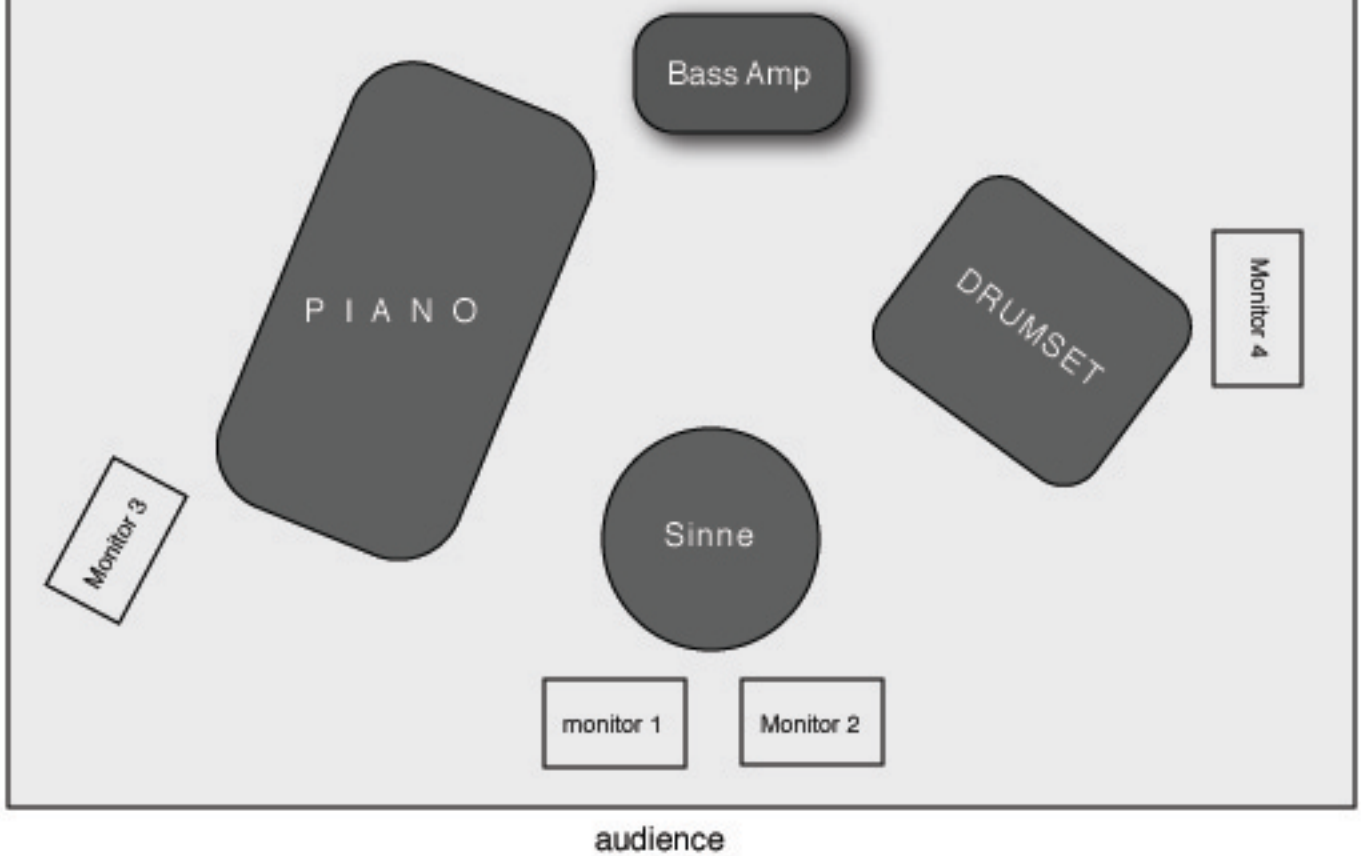

S I N N E E E G + T R I O

S T A G E P L A N

INPUT LIST	MIC LIST (suggested)
1. Kick	AKG D112
2. Snare	Shure sm 57 / beta 57
3. OH L	Neumann km 184
4. OH R	Neumann km 184
5. Bass Line	linedriver
6. Bass Mic	Sennheiser MD421
7. Piano L	AKG c414
8. Piano R	AKG c414
9. Vocal	Neumann kms 104

Monitor system MUST have minimum 3 separate sends